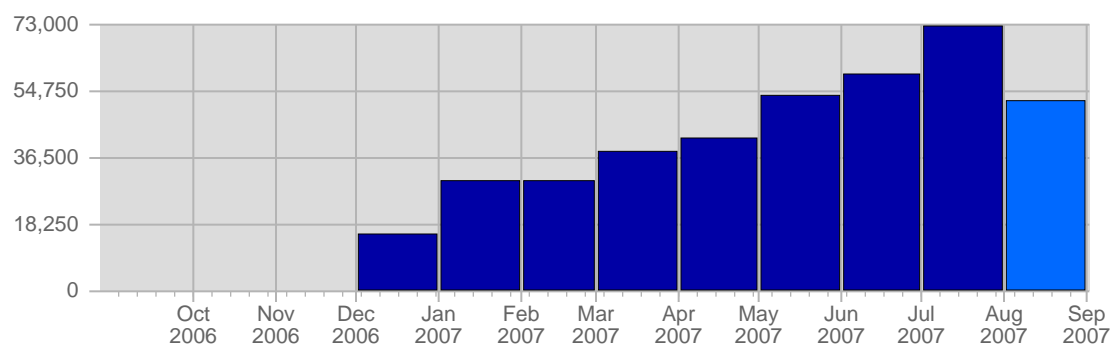

Traffic and Activity > Page Views

Report Description

Report Description: Page Views during the month of August 2007
Report Range: Month of August 2007
Report Scope: Historical Data

Historic Breakdown