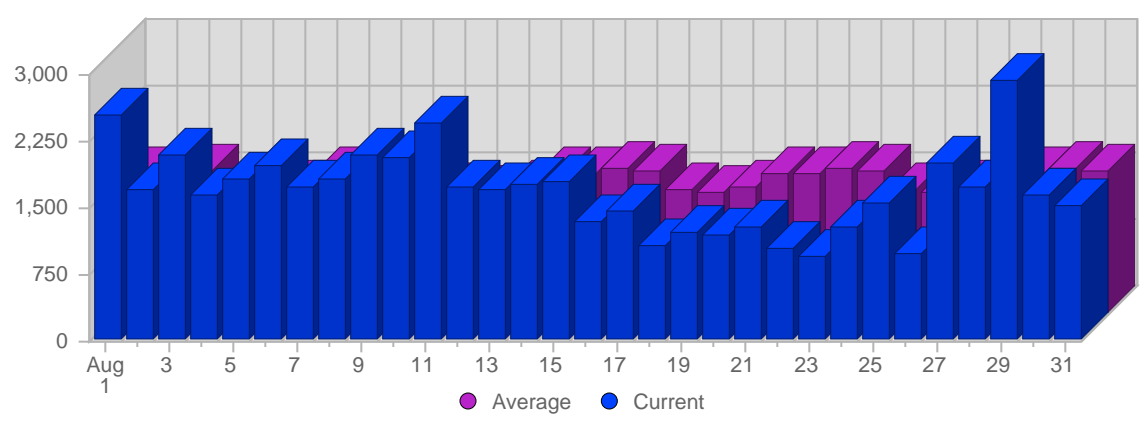

Date	Total Page Views	Average Page Views Historically	Change	Percent of Total Page Views
Wed Aug 1st, 2007	2,542	1,582,36	+2,542 ▲	4,90%
Thu Aug 2nd, 2007	1,688	1,629,19	+1,688 ▲	3,25%
Fri Aug 3rd, 2007	2,099	1,602,14	+2,099 ▲	4,04%
Sat Aug 4th, 2007	1,625	1,409,31	+1,625 ▲	3,13%
Sun Aug 5th, 2007	1,812	1,352,81	-386 ▼	3,49%
Mon Aug 6th, 2007	1,951	1,439,36	-148 ▼	3,76%
Tue Aug 7th, 2007	1,727	1,573,47	+140 ▲	3,33%
Wed Aug 8th, 2007	1,824	1,582,36	-718 ▼	3,51%
Thu Aug 9th, 2007	2,093	1,629,19	+405 ▲	4,03%
Fri Aug 10th, 2007	2,061	1,602,14	-38 ▼	3,97%
Sat Aug 11th, 2007	2,456	1,409,31	+831 ▲	4,73%
Sun Aug 12th, 2007	1,718	1,352,81	-94 ▼	3,31%
Mon Aug 13th, 2007	1,700	1,439,36	-251 ▼	3,27%
Tue Aug 14th, 2007	1,745	1,573,47	+18 ▲	3,36%
Wed Aug 15th, 2007	1,795	1,582,36	-29 ▼	3,46%
Thu Aug 16th, 2007	1,335	1,629,19	-758 ▼	2,57%
Fri Aug 17th, 2007	1,455	1,602,14	-606 ▼	2,80%
Sat Aug 18th, 2007	1,066	1,409,31	-1,390 ▼	2,05%
Sun Aug 19th, 2007	1,213	1,352,81	-505 ▼	2,34%
Mon Aug 20th, 2007	1,180	1,439,36	-520 ▼	2,27%
Tue Aug 21st, 2007	1,275	1,573,47	-470 ▼	2,46%
Wed Aug 22nd, 2007	1,034	1,582,36	-761 ▼	1,99%
Thu Aug 23rd, 2007	935	1,629,19	-400 ▼	1,80%
Fri Aug 24th, 2007	1,286	1,602,14	-169 ▼	2,48%
Sat Aug 25th, 2007	1,538	1,409,31	+472 ▲	2,96%
Sun Aug 26th, 2007	966	1,352,81	-247 ▼	1,86%
Mon Aug 27th, 2007	1,996	1,439,36	+816 ▲	3,84%
Tue Aug 28th, 2007	1,737	1,573,47	+462 ▲	3,35%
Wed Aug 29th, 2007	2,920	1,582,36	+1,886 ▲	5,62%
Thu Aug 30th, 2007	1,631	1,629,19	+696 ▲	3,14%
Fri Aug 31st, 2007	1,520	1,602,14	+234 ▲	2,93%
	51,923	42,113		