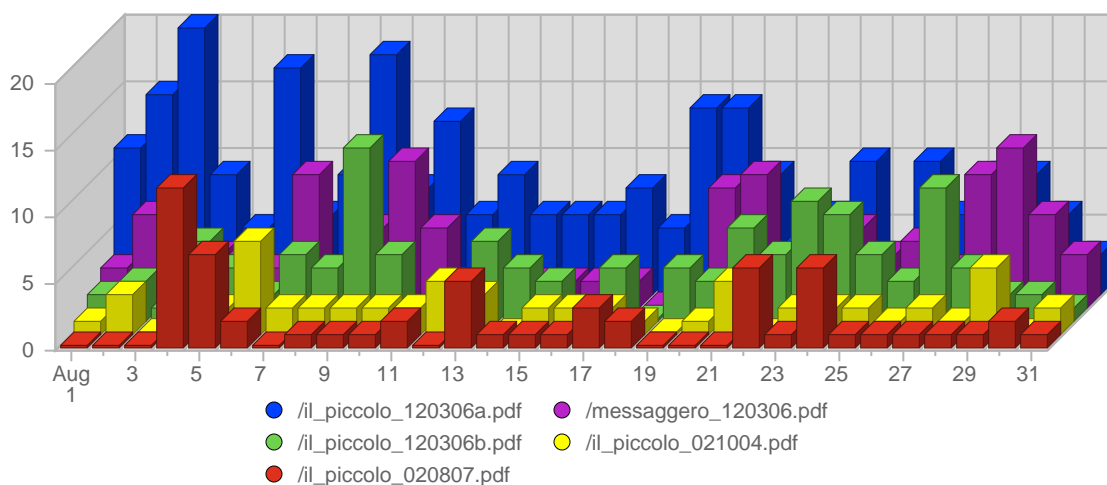

Pages and Content > Media & Downloads

Report Description

Report Description: Downloads during the month of August 2007
Report Range: Month of August 2007
Report Scope: Historical Data
List Size: 25 of 685

Breakdown

#	File	Total Downloads	Average Downloads Historically	Change	Percent of Downloads
1.	/il_piccolo_120306a.pdf	278	238,89	-45 ▼	2,97%
2.	/messaggero_120306.pdf	150	127,33	-32 ▼	1,60%
3.	/il_piccolo_120306b.pdf	128	111,75	+5 ▲	1,37%
4.	/il_piccolo_021004.pdf	60	25,63	-11 ▼	0,64%
5.	/il_piccolo_020807.pdf	60	-	+60 ▲	0,64%
6.	/il_piccolo_111104.pdf	60	23,38	+21 ▲	0,64%
7.	/il_piccolo_300605.pdf	60	29,00	-19 ▼	0,64%
8.	/pubblica_amministrazione.pdf	57	39,13	-9 ▼	0,61%
9.	/messaggero_010805.pdf	57	32,13	0 ▬	0,61%
10.	/il_piccolo_010807.pdf	50	-	+50 ▲	0,54%
11.	/il_piccolo_290707.pdf	49	24,50	+33 ▲	0,52%
12.	/trieste_oggi_170704.pdf	48	19,50	0 ▬	0,51%
13.	/il_piccolo_210605.pdf	47	21,00	+3 ▲	0,50%
14.	/messaggero_170206.pdf	46	17,63	+3 ▲	0,49%
15.	/help_supplemento_0305.pdf	39	15,75	+14 ▲	0,42%
16.	/verbale1.pdf	38	29,63	-7 ▼	0,41%
17.	/il_piccolo_220405.pdf	36	39,88	-38 ▼	0,39%

Continued on Page 2 ...