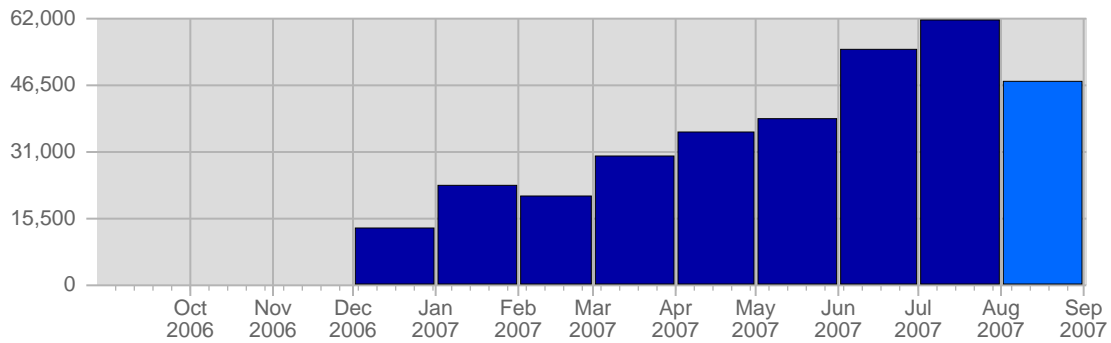

Traffic and Activity > Visits

Report Description

Report Description: Visits during the month of August 2007
Report Range: Month of August 2007
Report Scope: Historical Data

Historic Breakdown