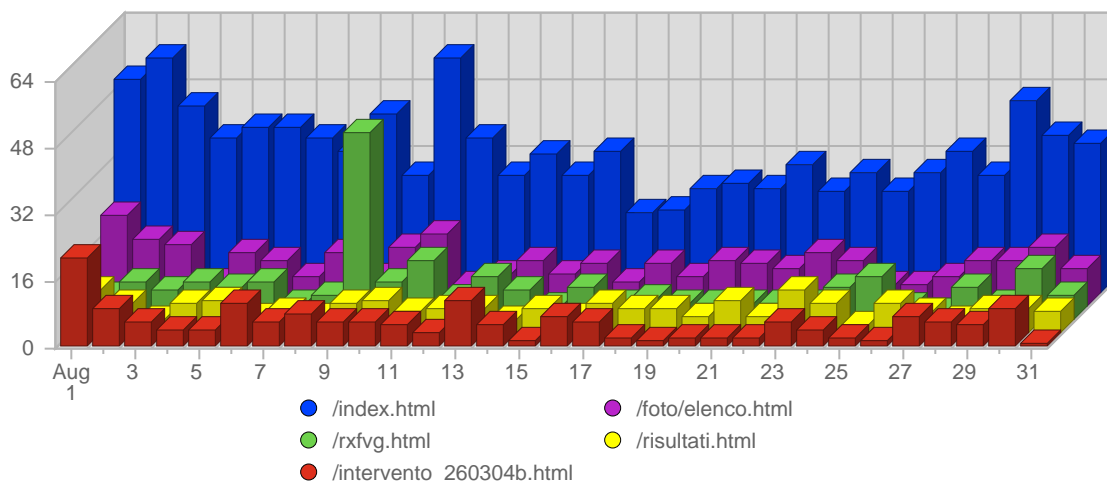

Pages and Content > Pages

Report Description

Report Description: Pages visitors viewed during the month of August 2007
Report Range: Month of August 2007
Report Scope: Historical Data
List Size: 25 of 3416

Breakdown

#	Title & Page	Total Page Views	Average Page Views Historically	Change	Percent of Page Views
1.	/index.html	1,061	1,050,33	-361 ▼	2,06%
2.	/foto/elenco.html	322	374,44	-159 ▼	0,62%
3.	/rxfgv.html	241	120,50	+76 ▲	0,47%
4.	/risultati.html	179	216,00	-52 ▼	0,35%
5.	/intervento_260304b.html	167	38,75	+33 ▲	0,32%
6.	/snaidero.html	162	112,22	+29 ▲	0,31%
7.	/home.html	158	191,89	-108 ▼	0,31%
8.	/documenti.html	153	143,89	-71 ▼	0,30%
9.	/audio-video.html	149	141,89	-53 ▼	0,29%
10.	/referendum_story.html	145	179,50	-14 ▼	0,28%
11.	/gentili.html	131	127,22	-38 ▼	0,25%
12.	/intervento_260304a.html	127	30,00	+26 ▲	0,25%
13.	/comitato_260305.html	127	119,75	-48 ▼	0,25%
14.	/testi.html	124	117,38	-43 ▼	0,24%
15.	/link.html	117	121,00	-66 ▼	0,23%
16.	/mendizza_150106.html	116	72,67	+1 ▲	0,23%
17.	/miliardari.html	105	81,78	-12 ▼	0,20%

Continued on Page 2 ...