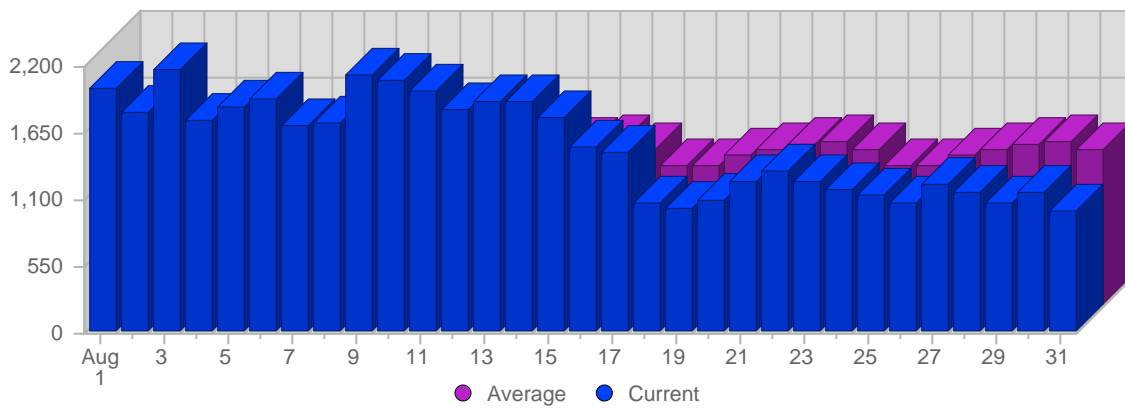

Traffic and Activity > Visits

Report Description

Report Description: Visits during the month of August 2007
 Report Range: Month of August 2007
 Report Scope: Historical Data

Historic Breakdown

Breakdown

Date	Total Visits	Average Visits Historically	Change	Percent of Total Visits
Wed Aug 1st, 2007	2,008	1,340,06	+2,008 ▲	4,23%
Thu Aug 2nd, 2007	1,805	1,354,86	+1,805 ▲	3,80%
Fri Aug 3rd, 2007	2,169	1,290,83	+2,169 ▲	4,56%
Sat Aug 4th, 2007	1,759	1,144,50	+1,759 ▲	3,70%
Sun Aug 5th, 2007	1,867	1,145,33	+519 ▲	3,93%
Mon Aug 6th, 2007	1,919	1,236,64	-298 ▼	4,04%
Tue Aug 7th, 2007	1,705	1,292,06	+83 ▲	3,59%
Wed Aug 8th, 2007	1,725	1,340,06	-283 ▼	3,63%
Thu Aug 9th, 2007	2,123	1,354,86	+318 ▲	4,47%
Fri Aug 10th, 2007	2,073	1,290,83	-96 ▼	4,36%
Sat Aug 11th, 2007	1,995	1,144,50	+236 ▲	4,20%
Sun Aug 12th, 2007	1,838	1,145,33	-29 ▼	3,87%
Mon Aug 13th, 2007	1,895	1,236,64	-24 ▼	3,99%
Tue Aug 14th, 2007	1,896	1,292,06	+191 ▲	3,99%
Wed Aug 15th, 2007	1,770	1,340,06	+45 ▲	3,73%
Thu Aug 16th, 2007	1,534	1,354,86	-589 ▼	3,23%
Fri Aug 17th, 2007	1,477	1,290,83	-596 ▼	3,11%
Sat Aug 18th, 2007	1,076	1,144,50	-919 ▼	2,26%
Sun Aug 19th, 2007	1,031	1,145,33	-807 ▼	2,17%
Mon Aug 20th, 2007	1,096	1,236,64	-799 ▼	2,31%
Tue Aug 21st, 2007	1,240	1,292,06	-656 ▼	2,61%
Wed Aug 22nd, 2007	1,328	1,340,06	-442 ▼	2,79%
Thu Aug 23rd, 2007	1,237	1,354,86	-297 ▼	2,60%
Fri Aug 24th, 2007	1,176	1,290,83	-301 ▼	2,48%
Sat Aug 25th, 2007	1,123	1,144,50	+47 ▲	2,36%
Sun Aug 26th, 2007	1,070	1,145,33	+39 ▲	2,25%
Mon Aug 27th, 2007	1,221	1,236,64	+125 ▲	2,57%
Tue Aug 28th, 2007	1,158	1,292,06	-82 ▼	2,44%
Wed Aug 29th, 2007	1,063	1,340,06	-265 ▼	2,24%
Thu Aug 30th, 2007	1,144	1,354,86	-93 ▼	2,41%
Fri Aug 31st, 2007	1,002	1,290,83	-174 ▼	2,11%
	47,523	14,761		